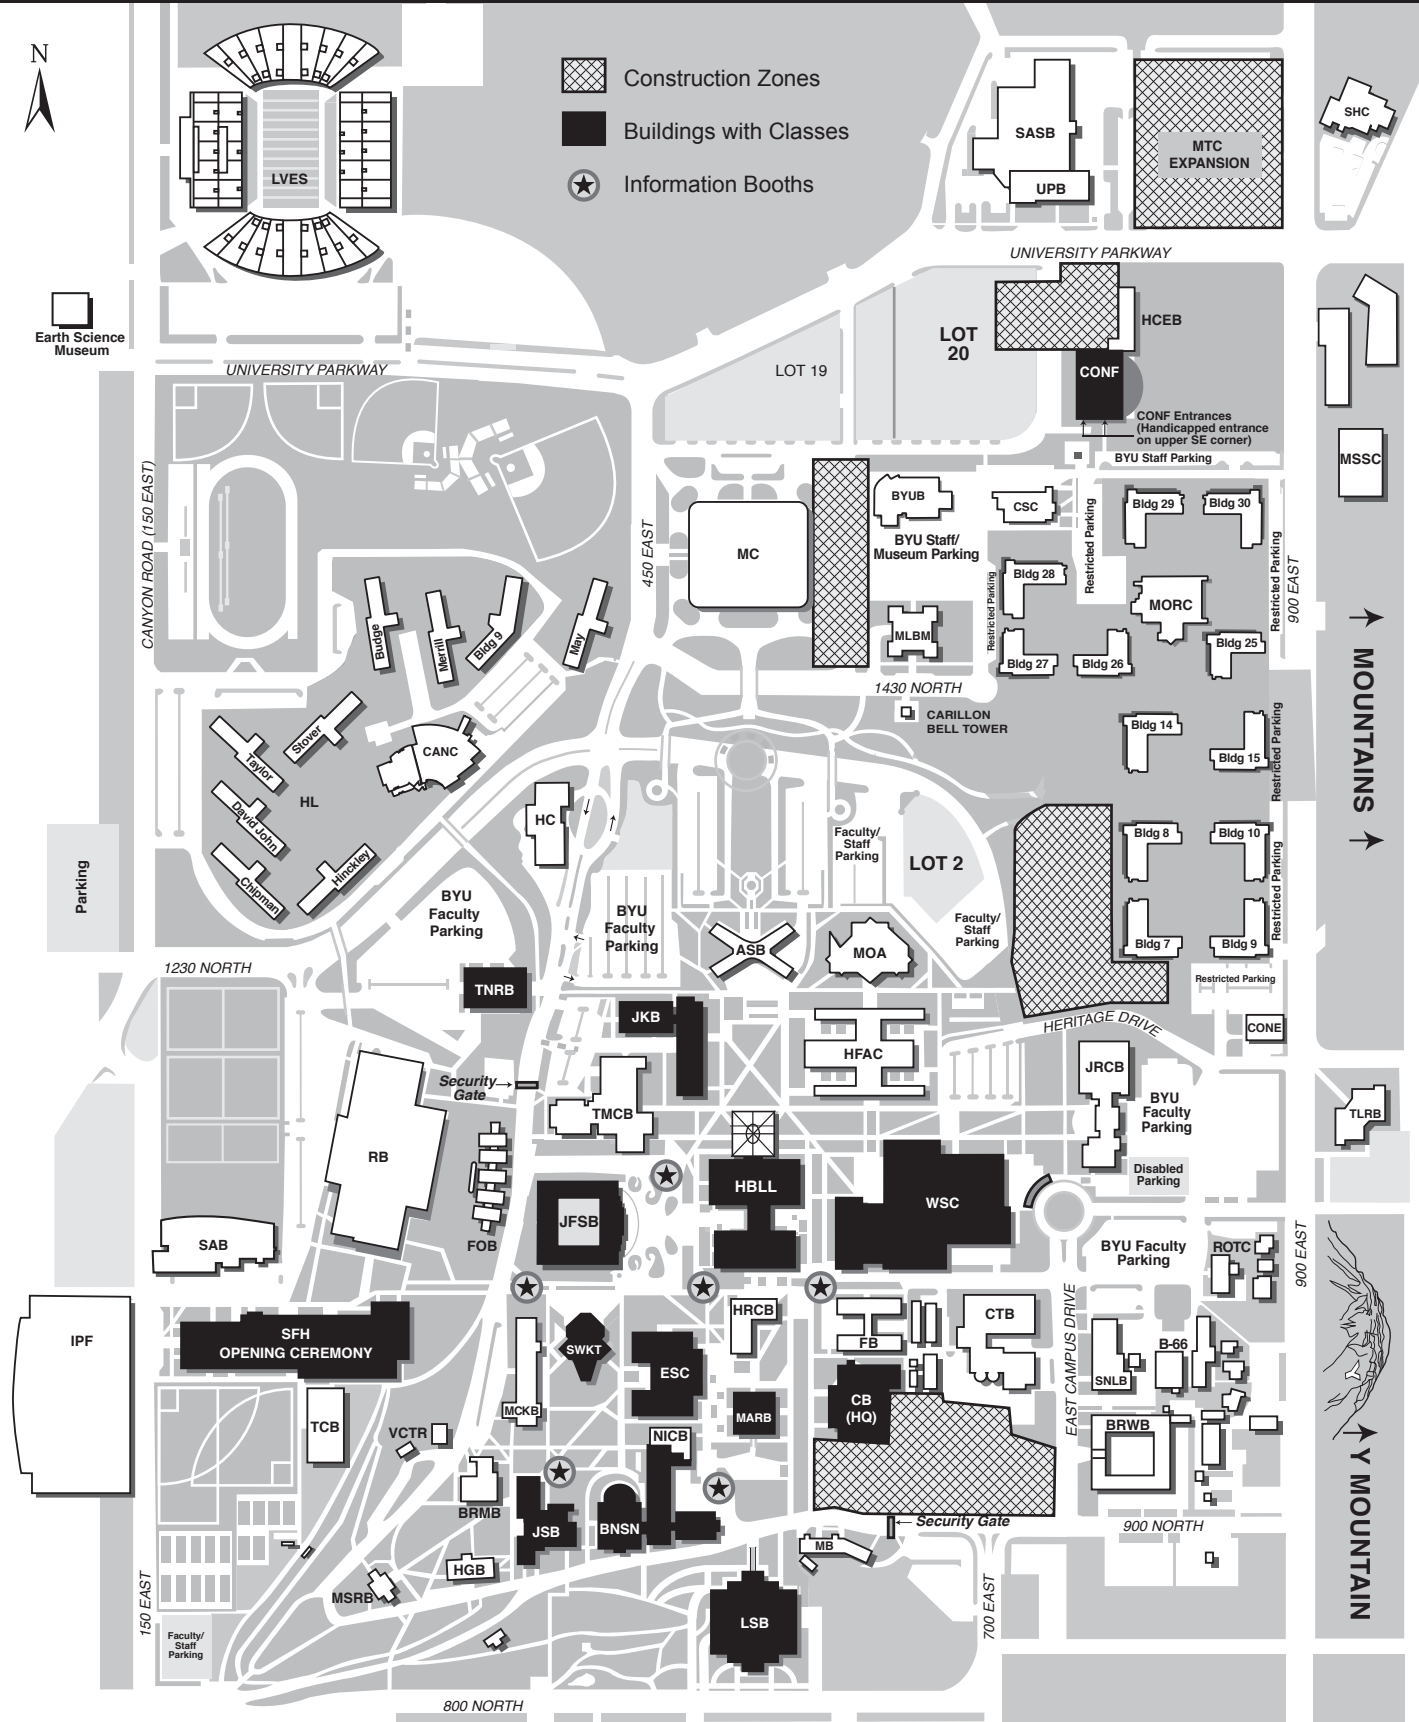

BYU PowWow Spring 2017

Campus Map

Marketing Communications • DCE

BNSN Ezra Taft Benson Bldg.
 CB W. W. Clyde Engineering Bldg.
 CONF..... Conference Center
 ESC Carl F. Eyring Science Center
 HBLL Harold B. Lee Library

JFSB Joseph F. Smith Bldg.
 JKB Jesse Knight Bldg.
 JSB Joseph Smith Bldg.
 LSB Life Sciences Bldg.
 MARB Thomas L. Martin Bldg.

SFH Smith Fieldhouse
 SWKT Spencer W. Kimball Tower
 TNRB N. Eldon Tanner Bldg.
 WSC Ernest L. Wilkinson Student Center